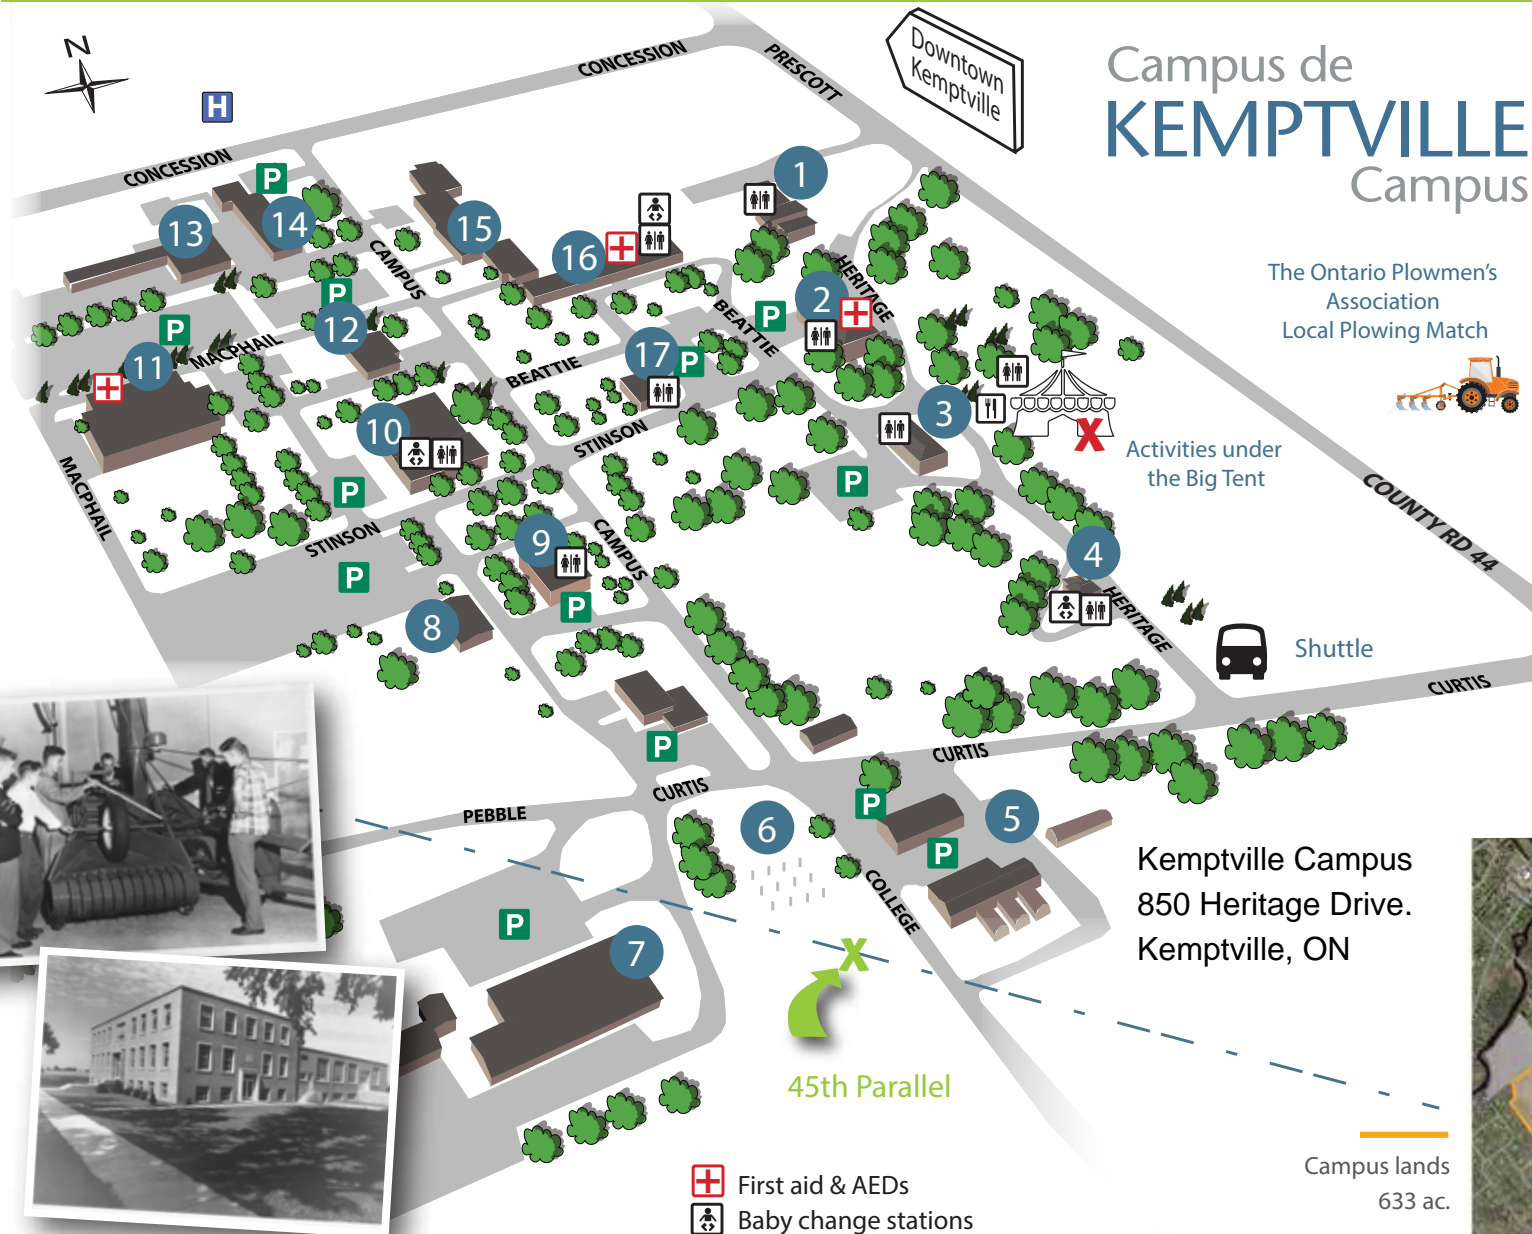

# 100 years of education

## DIRECTORY MAP

Thanks to Our Sponsors

- 1 Alumni/Heritage – Catered Affairs
- 2 Administration – École Rivière Rideau
- 3 Purvis
- 4 Leahurst – North Grenville Cooperative Preschool
- 5 A.J. Logsdail – Greenhouses
- 6 Environment Canada Weather Station
- 7 École Rivière Rideau (Temporary)
- 8 Kemptville Live Music Festival
- 9 Fraser – l'Academie catholique Notre Dame
- 10 F.J. Parish
- 11 W.B. George
- 12 Animal Health Lab – University of Guelph
- 13 Ontario Government – OMAFRA
- 14 Ontario Government – MNR, Service Ontario
- 15 Bell
- 16 Rorke – École Riviere Rideau
- 17 Gibson – l'Academie catholique Notre Dame

### Campus de KEMPTVILLE Campus

The Ontario Plowmen's Association  
Local Plowing Match

Activities under the Big Tent

Kemptville Campus  
850 Heritage Drive.  
Kemptville, ON

- First aid & AEDs
- Baby change stations

Campus lands  
633 ac.